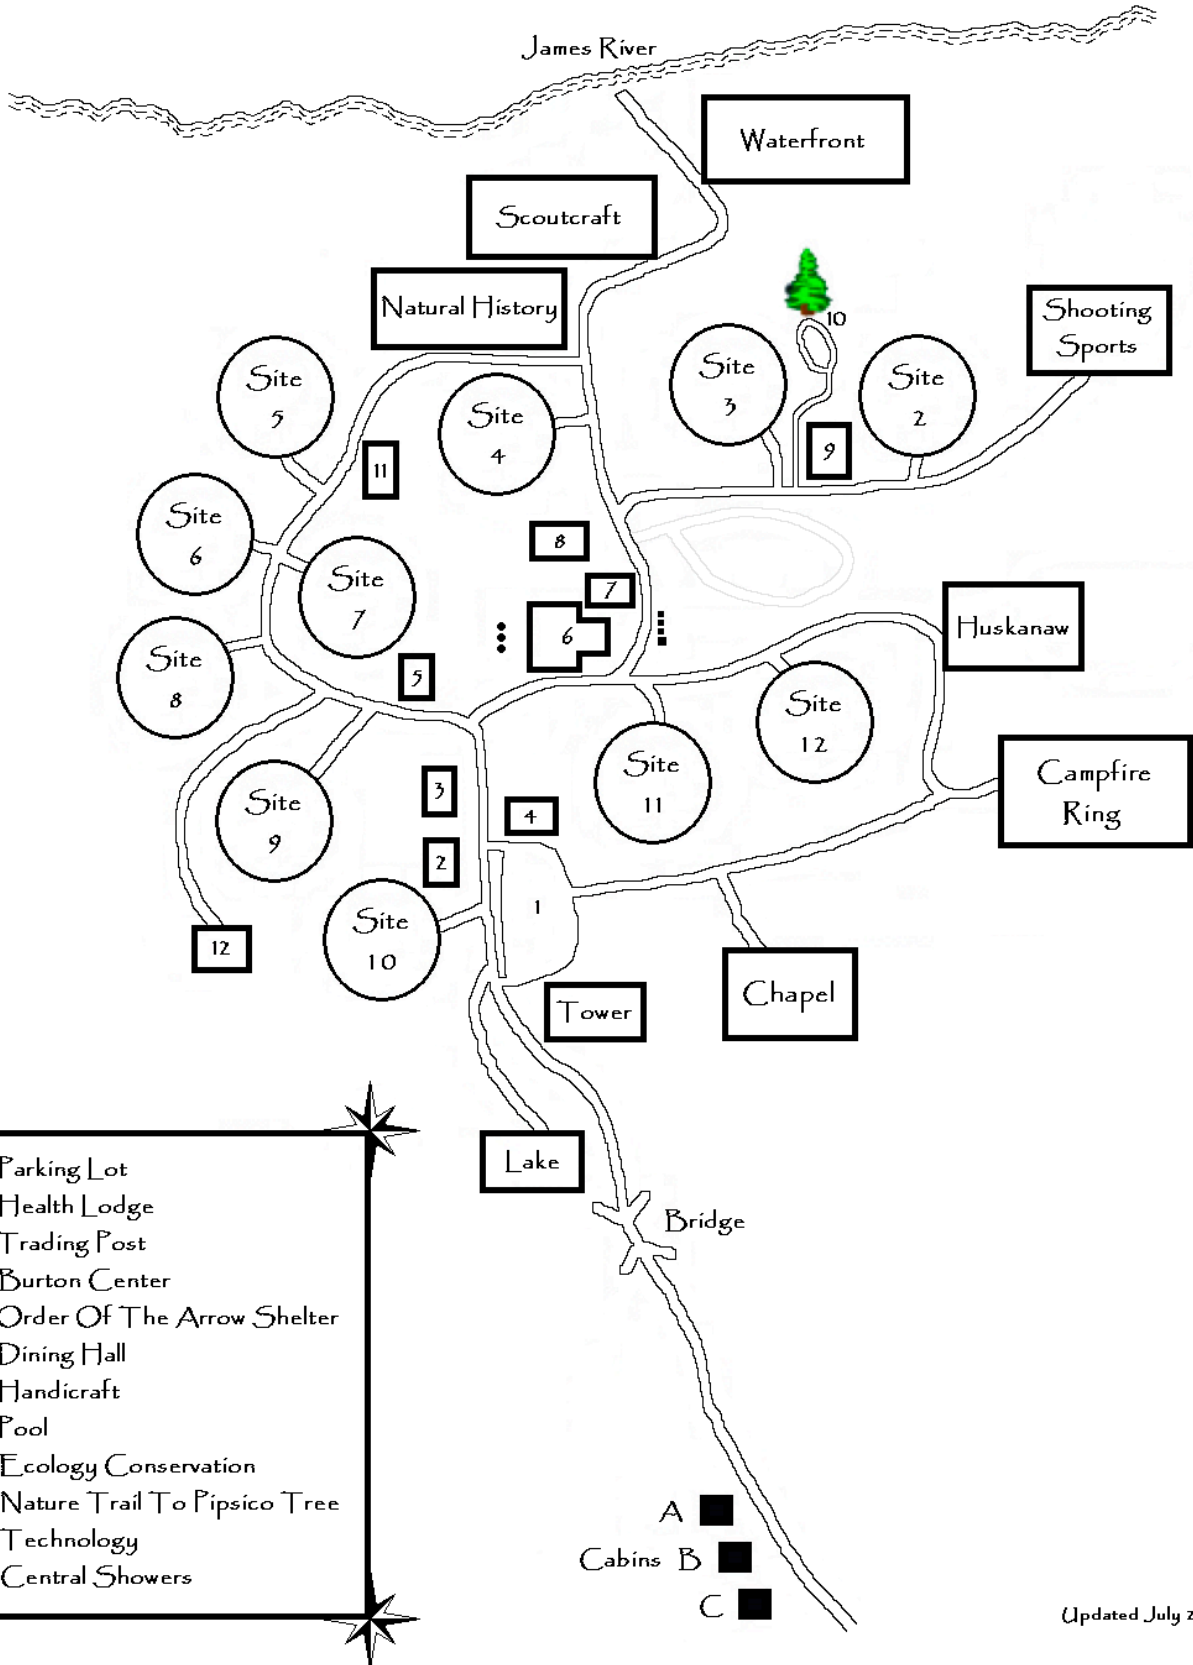

Pipsico Scout Reservation

Camp Lions

- | | |
|----|------------------------------|
| 1 | Parking Lot |
| 2 | Health Lodge |
| 3 | Trading Post |
| 4 | Burton Center |
| 5 | Order Of The Arrow Shelter |
| 6 | Dining Hall |
| 7 | Handicraft |
| 8 | Pool |
| 9 | Ecology Conservation |
| 10 | Nature Trail To Pipsico Tree |
| 11 | Technology |
| 12 | Central Showers |

- A ■
Cabins B ■
C ■